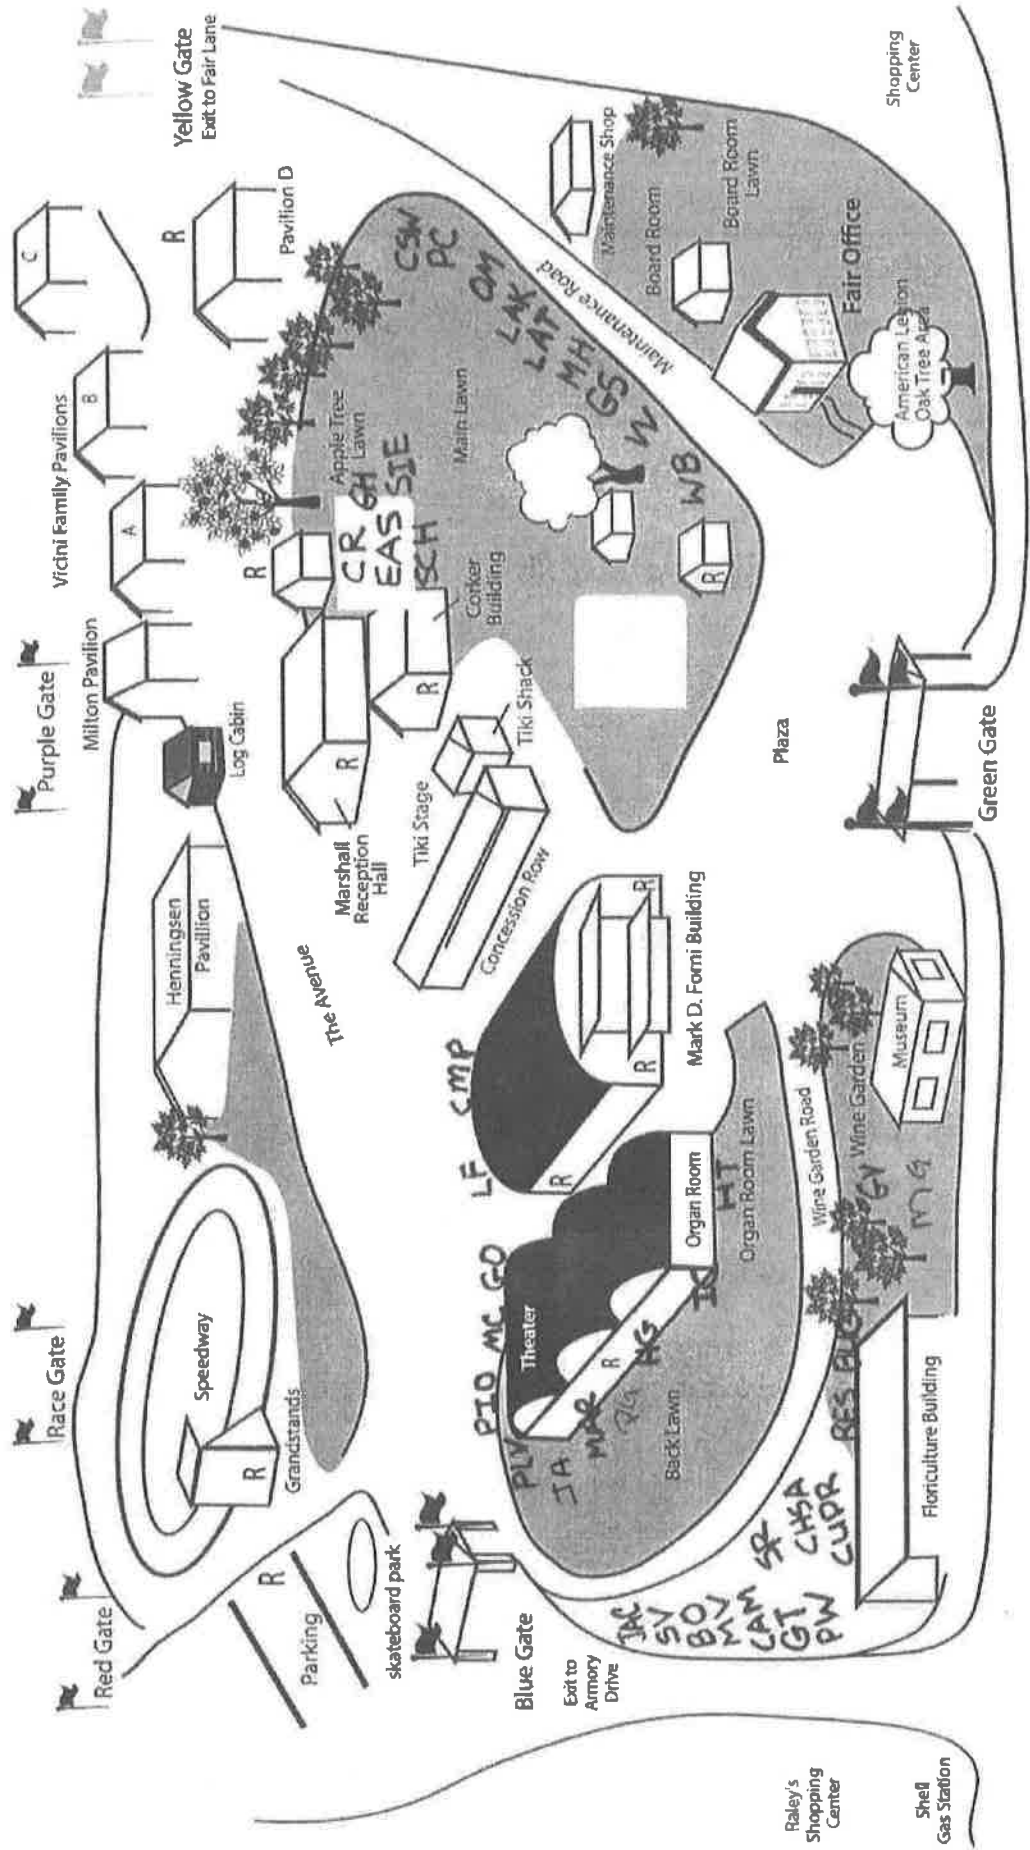

El Dorado County Fair & Event Center

100 Placerville Drive, Placerville, CA

Raley's Shopping Center
Shell Gas Station

R= Restrooms

Placerville Drive

Map Codes

Blue Oak - BO

Brooks - WB

Gold Trail - GT

Golden Hills - GH

Golden Sierra - GS

Green Valley - GV

Herbert Green - HG

Holy Trinity - HT

Indian Creek - IC

Jackson - JAC

Lake Forest - LF

Lakeview - LAK

Latrobe - LAT

Markham - MAR

Miller's Hill - MH

Mountain Creek - MC

Oak Meadow - OM

Pinewood - PW

Pioneer - PIO

Pleasant Valley - PLV

Providence Christian - PPC

Rescue - RES

Schnell - SCH

Sierra - SIE

Sierra Ridge - SR

Silva Valley - SV